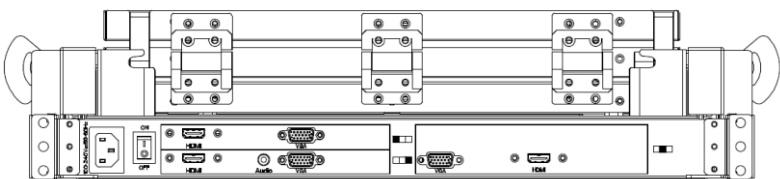

Input Signals:

DVI-D	Triple DVI-D 24Pin Connector (Female)
VGA	Triple D-SUB 15Pin Connector (Female)
Audio	1x 3.5" Jack
Power Input	Standard IEC Inlet
Touch-USB (option)	Triple USB A Type connector
Touch-RS232 (option)	Triple D-SUB 9P connector (Female)

Power Specifications :

AC Power Input	Standard IEC Type Power Cord with Internal Power adapter, 100-240V AC Input
Wide Range DC Power Input (option)	Screw Type Terminal Block with internal wide Range DC 9-36V power module

User Controls Interface:

Power ON / OFF via Front Button
Power Mode Status LED indicator
OSD (On Screen Display) Buttons

Mechanical and Environment:

Height	2.5U Foldable
Rack Depth	30" to 40" (cabinet front rail to rear rail)
Construction	Metal Housing
Operating Temperature	0 - 50 deg. C
Operating Humidity	10% - 90% (non -condensing)
Anti-Vibration	5 - 500 Hz / 1 Grms PTP
Anti-Shock	15G / Peak (11 ms)
Physical Dimension (WxHxD)	443 x 113 x 762 (mm)
Packing Dimension (WxHxD)	730 x 440 x 1050 (mm)
Net Weight / Gross Weight	37/68 (KGs)
Certification and Approvals	CE / FCC / RoHS