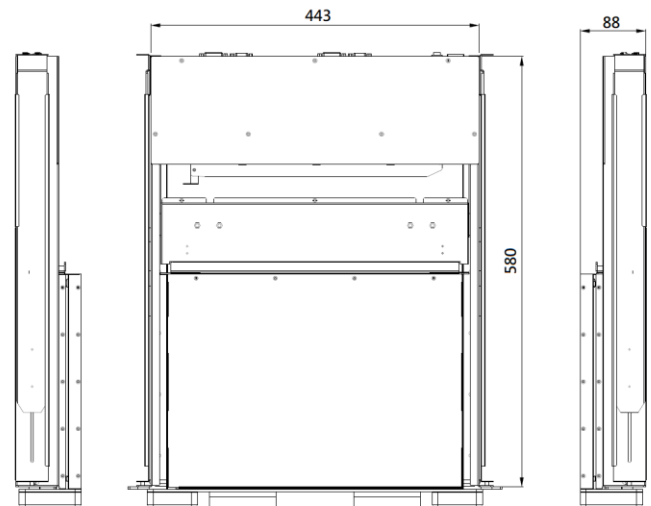

Rear of RMD-17W-T3-U

User Controls Interface:

Power ON / OFF via Front Button
Power Mode Status LED indicator
OSD (On Screen Display) Buttons

Mechanical and Environment:

Height	2U Foldable
Rack Depth	550 to 950mm (cabinet front rail to rear rail)
Construction	Metal Housing
Operating Temperature	0 - 50 deg. C
Operating Humidity	5% - 95% (non -condensing)
Anti-Vibration	5 - 500 Hz / 1 Grms PTP
Anti-Shock	15G / Peak (11 ms)
Physical Dimension (WxHxD)	443 x 88 x 580 (mm)
Packing Dimension (WxHxD)	735 x 590 x 235 (mm)
Net Weight / Gross Weight	18.5 / 22 (KGs)
Certification and Approvals	CE / FCC / RoHS