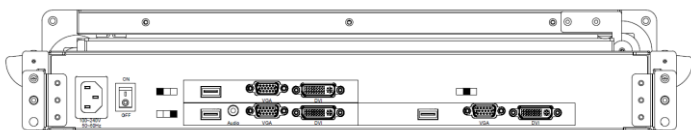

Flip-down Rack Mount Triple LCD Display Drawer

Model # RMD-17W-T3-U

Features

- 2U flip-down foldable triple 17.3 inch widescreen LCD display Drawer
- Triple DVI & VGA Port
- 1920 x 1080 high resolution
- Support FHD with 1080p resolution.
- Build in 2x 2 watts speakers
- Independent front osd control buttons to optimized display
- Adjust angle 0°~90°

Options

- Composite video input
- HDMI or Display port input
- 3G / HD / SD-SDI broadcast grade input
- DC 9~36 V power input
- AR Hardness glass
- Touch screen

LCD Characteristics :

Screen Size	Triple 17.3"
Backlight Type	LED
Resolution	1920*1080
Contrast Ratio	400:1
Brightness (cd/m2)	300
View Angles (H/V)	140/120
Pixel Size (HxV) mm	0.1989x0.1989
Max. Color	262K

Input Signals:

DVI-D	Triple DVI-D 24Pin Connector (Female)
VGA	Triple D-SUB 15Pin Connector (Female)
Audio	1 x 3.5" Jack
Power Input	Standard IEC Inlet
Touch-USB (option)	Triple USB A Type connector
Touch-RS232 (option)	Triple D-SUB 9P connector (Female)

Power Specifications :

AC Power Input	Standard IEC Type Power Cord with Internal Power adapter, 100-240V AC Input
Wide Range DC Power Input (option)	Screw Type Terminal Block with internal wide Range DC 9-36V power module