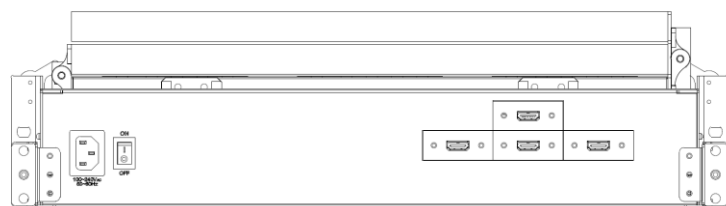

Option

- Composite video input
- VGA, DVI, or Display port input
- 3G / HD / SD-SDI broadcast grade input
- DC 9~36 V power input
- AR Hardness glass
- Touch screen

LCD Characteristics :

Screen Size	Quad 17.3"
Backlight Type	LED
Resolution	1920*1080
Contrast Ratio	700:1
Brightness (cd/m2)	300
View Angles (H/V)	178/178
Pixel Size (HxV) mm	0.1989x0.1989
Max. Color	262K

Input Signals:

HDMI	Quad HDMI (Female)
Power Input	Standard IEC Inlet
Touch-USB (option)	Triple USB A Type connector
Touch-RS232 (option)	Triple D-SUB 9P connector (Female)

Power Specifications :

AC Power Input	Standard IEC Type Power Cord with Internal Power adapter, 100-240V AC Input
Wide Range DC Power Input (option)	Screw Type Terminal Block with internal wide Range DC 9-36V power module

User Controls Interface:

Power ON / OFF via Front Button
Power Mode Status LED indicator
OSD (On Screen Display) Buttons

Mechanical and Environment:

Height	3U Foldable
Rack Depth	600 to 900mm (cabinet front rail to rear rail)
Construction	Metal Housing
Operating Temperature	0 - 50 deg. C
Operating Humidity	5% - 95% (non -condensing)
Anti-Vibration	5 - 500 Hz / 1 Grms PTP
Anti-Shock	15G / Peak (11 ms)
Physical Dimension (WxHxD)	443 x 131 x 580 (mm)
Packing Dimension (WxHxD)	840 x 340 x 700(mm)
Net Weight / Gross Weight	28 / 37 (KGs)
Certification and Approvals	CE / FCC / RoHS