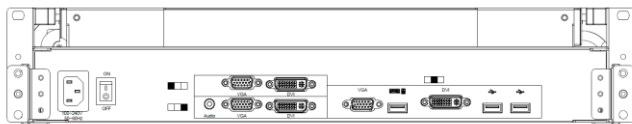

Triple Screen LCD Console Drawers

Optimize rack space. Maximize rack monitoring

Dual Rail version

DVI-D-USB & VGA-USB, Audio, Hub

Rear of KVMD-1701W-T3

Features

- 2U Triple 17.3 inch widescreen LCD Console Drawer
- Triple DVI & VGA Port
- 1920 x 1080 Ultra high resolution
- Support FHD with 1080p resolution.
- Dual rail design, capable the LCD screen and keyboard tray Operated independently.
- Front 1xUSB, Rear 2xUSB 2.0 Type A, Sharing USB peripheral Device for computer (ex, flash disk, hard driver, KB/Mouse)
- 104-key keyboard with touch pad mouse.
- USB 2.0 Keyboard & Mouse
- Build in 2x 2 watts speakers

Options

- Composite video input
- HDMI or Display port input
- 3G / HD / SD-SDI broadcast grade input
- DC 9~36 V power input
- AR Hardness glass
- Touch screen

Part No.		KVMD-1701W-T3
No. of ports		1
KVM Connectors		3 x DVI-D & 3x VGA / 1 x USB for KB & Mouse / 1x Audio
LCD	Size	Triple 17.3 inch FULL HD display
	Backlight	LED
	Resolution	1920*1080 (support resolution up to 1920*1200)
	Max.color	262K
	Luminance	300 cd/m2
	View Angel (H/V)	140 / 120
	Contrast Ratio	650 : 1
Port Selection		N/A
USB HUB		Yes , Front x1 & Rear x 2 USB 2.0 Type A for USB Peripheral Device
Audio		1 x 3.5mm Audio jack
KB/Mouse Emulation		USB 2.0
Rack Depth (rack cabinet front rails to rear rails)		580mm to 950mm
Power		100-240V AC 50/60Hz via IEC Type power cord
Environment		Operation temp: 0 to 50°C Storage temp: -20 to 60°C Humidity: 10% - 90%, non-condensing Shock: 10G acceleration (11ms duration) Vibration: 17 to 500Hz 1G PTP
Physical Dimensions (W x H x D) / Net Weights (KGs)		443 x 88 x 580mm / 22.0
Packing Dimensions (W x H x D) / Gross weights (KGs)		740 x 610 x 250mm / 25.0
Accessory		
KVMD-1701W-T3	1.8meter IEC Type Power Cord x1 , 1.8meter DVI Cable x3 , 1.8meter VGA Cable x3 , 1.8meter USB Cable x1 ,1.8meter Audio Cable x1	