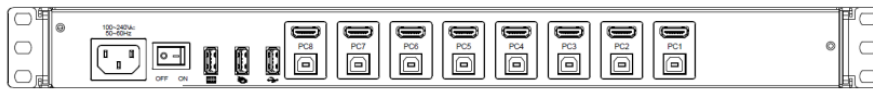

Rear of KVM-2408WHD-M5-(4K)

Part No.	KVM-2408WHD-M5	KVM-2408WHD-M5-4K	
Direct no. of Computers		8	
Maximum no. of Computers		8	
LCD	Size	23.8 inch FULL HD display	23.8 inch 4K display
	Backlight	LED	LED
	Resolution	1920*1080 (support resolution up to 1920*1200)	4K resolution 3840 x 2160
	Max.color	16.7M	1.07 Billion colors
	Luminance	250 cd/m2	300 cd/m2
	View Angel (H/V)	178 / 178	178 / 178
	Contrast Ratio	3000 : 1	1000 : 1
Port Selection	Push Button, Hotkey		
USB Local console	Yes , USB x2 for KB/ Mouse		
USB HUB	1x Front , 1xRear USB 2.0 Type A for Peripheral USB Device		
KB/Mouse Emulation	USB		
Rack Depth	600mm to 1200mm (rack cabinet front rails to rear rails)		
Power	100-240V AC 50/60Hz via IEC Type power cord		
Environment	Operation temp: 0 to 50°C Storage temp: -20 to 60°C Humidity: 10% - 90%, non-condensing Shock: 10G acceleration (11ms duration) Vibration: 17 to 500Hz 1G PTP		
Physical Dimensions / Net Weights	448x44x790mm (WxHxD) / 19.5KG		
Packing Dimensions / Gross weights	580x190x840mm / 23 KG		
Accessory			
1.8meter IEC Type Power Cord			
Option Relate Item			
CH-018	1.8meter HDMI Cable	CU-018	1.8meter USB Cable

HDMI LCD Console Drawers

Screen Rotate Version

Optimize rack space. Maximize rack monitoring

Lift the display

Display rotates to the right

Operating position

Rear of KVM-2408WHD-M5-(4K)