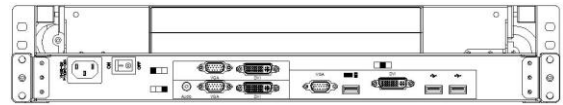

Triple Screen LCD Console Drawers

Optimize rack space. Maximize rack monitoring

DVI-D-USB & VGA-USB, Audio, Hub

Features

- 2U 17.3 inch widescreen Triple LCD Console Drawer
- Triple DVI & VGA Port
- 1920 x 1080 Ultra high resolution
- Support FHD with 1080p resolution.
- Front 1xUSB, Rear 2xUSB 2.0 Type A, Sharing USB peripheral Device for computer (ex, flash disk, hard driver, KB/Mouse)
- 104-key keyboard with touch pad mouse.
- USB 2.0 Keyboard & Mouse
- Self-locking and auto release rails for ultra convenience.
- Build in 2x 2 watts speakers

Options

- Composite Video input
- HDMI or Display Port input
- 3G / HD / SD –SDI Broadcast grade input
- 48V, 24V or 12V DC Power

Rear of KVM-1701W-T3

Part No.		KVM-1701W-T3
No. of ports		1
KVM Connectors		3 x DVI-D & 3x VGA / 1 x USB for KB & Mouse
LCD	Size	Triple 17.3 inch FULL HD display
	Backlight	LED
	Resolution	1920*1080 (support resolution up to 1920*1200)
	Max.color	262K
	Luminance	300 cd/m2
	View Angel (H/V)	140 / 120
	Contrast Ratio	650 : 1
Port Selection		N/A
USB HUB		Yes , Front x1 & Rear x 2 USB 2.0 Type A for USB Peripheral Device
Audio		1 x 3.5mm Audio jack
KB/Mouse Emulation		USB 2.0
Rack Depth (rack cabinet front rails to rear rails)		600mm to 1100mm
Power		100-240V AC 50/60Hz via IEC Type power cord
Environment		Operation temp: 0 to 50°C Storage temp: -20 to 60°C Humidity: 10% - 90%, non-condensing Shock: 10G acceleration (11ms duration) Vibration: 17 to 500Hz 1G PTP
Physical Dimensions (W x H x D) / Net Weights (KGs)		443x84x 580mm / 18.5
Packing Dimensions (W x H x D) / Gross weights (KGs)		735x235x590mm / 22.0
Accessory		
KVM-1701W-T3	1.8meter IEC Type Power Cord x1 , 1.8meter DVI Cable x3 , 1.8meter VGA Cable x3 , 1.8meter USB Cable x1 ,1.8meter Audio Cable x1	