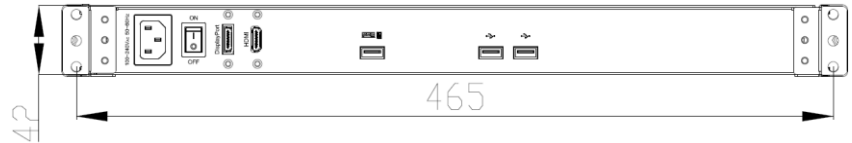

4K Resolution Short Depth LCD Console Drawers

Optimize rack space. Maximize rack monitoring
HDMI, Display Port, Hub

↑
(USB Port for device access)

Features

- 1U 17.3 inch widescreen LCD Console Drawer
- HDMI 2.0 & Display Port 1.4
- 4K resolution 3840 x 2160
- Support 1920 x 1080 & 1920 x 1200 resolution
- Front 1xUSB, Rear 2xUSB 2.0 Type A, Sharing USB peripheral Device for computer (ex, flash disk, hard driver, KB/Mouse)
- 104-key keyboard with touch pad mouse.
- USB 2.0 Keyboard & Mouse
- Self-locking and auto release rails for ultra convenience.
- Build in 2x 2 watts speakers

Options

- 48V, 24V or 12V DC Power

Part No.		KVM-1701SWPD-M2-4K
Direct no. of Computers		1
KVM Connectors		HDMI 2.0, Display port 1.4, USB
LCD	Size	17.3"
	Backlight	LED
	Resolution	4K resolution 3840 x 2160
	Max.color	16.7M
	Luminance	400cd/m2
	View Angel (H/V)	178 / 178
	Contrast Ratio	1000 : 1
USB HUB		1x Front , 2x Rear USB 2.0 Type A for peripheral USB devices
Touch Screen		YES , for option (Driver needed)
KB/Mouse Emulation		USB 2.0
Rack Depth		With Short mounting bracket: 380mm to 620mm (rack cabinet front rails to rear rails) With Long mounting bracket: 560mm to 762mm (rack cabinet front rails to rear rails)
Power		100-240V AC 50/60Hz via IEC Type power cord
Environment		Operation temp: 0 to 50°C Storage temp: -20 to 60°C Humidity: 10% - 90%, non-condensing Shock: 10G acceleration (11ms duration) Vibration: 17 to 500Hz 1G PTP
Physical Dimensions / Net Weights		443x42x406mm (WxHxD) /10.5KG
Packing Dimensions / Gross weights		740x160x620mm (WxHxD) 15KG

Accessories

1.8 meter IEC Type Power Cord , 1.8 meter HDMI Cable, 1.8 meter Display Port Cable , 1.8 meter USB Cable (one each)