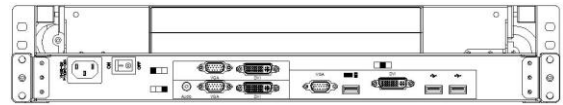

## Features

- 2U 17.3 inch widescreen Triple LCD Console Drawer
- Triple DVI & VGA Port
- 1920 x 1200 native WUXGA Ultra high resolution
- Support FHD with 1080p resolution.
- Front 1xUSB, Rear 2xUSB 2.0 Type A, Sharing USB peripheral Device for computer (ex, flash disk, hard driver, KB/Mouse)
- 104-key keyboard with touch pad mouse.
- USB 2.0 Keyboard & Mouse
- Self-locking and auto release rails for ultra convenience.
- Build in 2x 2 watts speakers

## Option

- Composite Video input
- HDMI or Display Port input
- 3G / HD / SD –SDI Broadcast grade input
- 48V, 24V or 12V DC Power

Rear of KVM-1701W-T3

| Part No.   |  | KVM-1701W-T3   |
|--|--|--|
| No. of ports   |  | 1  |
| KVM Connectors   |  | 3 x DVI-D & 3x VGA / 1 x USB for KB & Mouse  |
| LCD  | Size   | Triple 17.3 inch FULL HD display   |
|  | Backlight  | LED  |
|  | Resolution   | 1920*1080 ( support resolution up to 1920*1200 )   |
|  | Max.color  | 262K   |
|  | Luminance  | 300 cd/m2  |
|  | View Angel (H/V)   | 140 / 120  |
|  | Contrast Ratio   | 650 : 1  |
| Port Selection   |  | N/A  |
| USB HUB  |  | Yes , Front x1 & Rear x 2 USB 2.0 Type A for USB Peripheral Device   |
| Audio  |  | 1 x 3.5mm Audio jack   |
| KB/Mouse Emulation                                       |  | USB 2.0  |
| Rack Depth ( rack cabinet front rails to rear rails )    |  | 600mm to 1100mm  |
| Power  |  | 100-240V AC 50/60Hz via IEC Type power cord  |
| Environment  |  | Operation temp: 0 to 50°C<br>Storage temp: -20 to 60°C<br>Humidity: 10% - 90%, non-condensing<br>Shock: 10G acceleration ( 11ms duration)<br>Vibration: 17 to 500Hz 1G PTP |
| Physical Dimensions ( W x H x D ) / Net Weights ( KGs )  |  | 443x84x 580mm / 18.5   |
| Packing Dimensions ( W x H x D ) / Gross weights ( KGs ) |  | 735x235x590mm / 22.0   |
| Accessory  |  |  |
| KVM-1701W-T3   | 1.8meter IEC Type Power Cord x1 , 1.8meter DVI Cable x3 , 1.8meter VGA Cable x3 , 1.8meter USB Cable x1 ,1.8meter Audio Cable x1 |  |