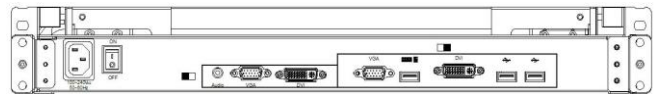

Dual Screen LCD Console Drawers

Optimize rack space. Maximize rack monitoring

DVI-D-USB & VGA-USB , Audio , Hub

Features

- 2U 17.3 inch widescreen Dual LCD Console Drawer
- Dual DVI & VGA Port
- 1920 x 1200 native WUXGA Ultra high resolution
- Support FHD with 1080p resolution.
- Front 1xUSB, Rear 2xUSB 2.0 Type A, Sharing USB peripheral Device for computer (ex, flash disk, hard driver, KB/Mouse)
- 104-key keyboard with touch pad mouse.
- USB 2.0 Keyboard & Mouse
- Self-locking and auto release rails for ultra convenience.
- Build in 2x 2 watts speakers

Option

- Composite Video input
- HDMI or Display Port input
- 3G / HD / SD –SDI Broadcast grade input
- 48V, 24V or 12V DC Power

Rear of KVM-1701W-D2

| Part No. | | KVM-1701W-D2 |
|--|--|--|
| No. of ports | | 1 |
| KVM Connectors | | 2 x DVI-D & 2x VGA / 1 x USB |
| LCD | Size | Dual 17.3 inch FULL HD display |
| | Backlight | LED |
| | Resolution | 1920*1080 (support resolution up to 1920*1200) |
| | Max.color | 262K |
| | Luminance | 300 cd/m2 |
| | View Angel (H/V) | 140 / 120 |
| | Contrast Ratio | 650 : 1 |
| Port Selection | | N/A |
| USB HUB | | Yes , Front x1 & Rear x 2 USB 2.0 Type A for USB Peripheral Device |
| Audio | | 1 x 3.5mm Audio jack |
| KB/Mouse Emulation | | USB 2.0 |
| Rack Depth (rack cabinet front rails to rear rails) | | 600mm to 1100mm |
| Power | | 100-240V AC 50/60Hz via IEC Type power cord |
| Environment | | Operation temp: 0 to 50 °C Storage temp: -20 to 60 °C Humidity: 10% - 90%, non-condensing Shock: 10G acceleration (11ms duration) Vibration: 17 to 500Hz 1G PTP |
| Physical Dimensions (W x H x D) / Net Weights (KGs) | | 443x63x580mm / 14.5 |
| Packing Dimensions (W x H x D) / Gross weights (KGs) | | 735x590x215mm / 19.0 |
| Accessory | | |
| KVM-1701W-D2 | 1.8meter IEC Type Power Cord x1 , 1.8meter DVI Cable x2 , 1.8meter VGA Cable x2 , 1.8meter USB Cable x1 ,1.8meter Audio Cable x1 | |